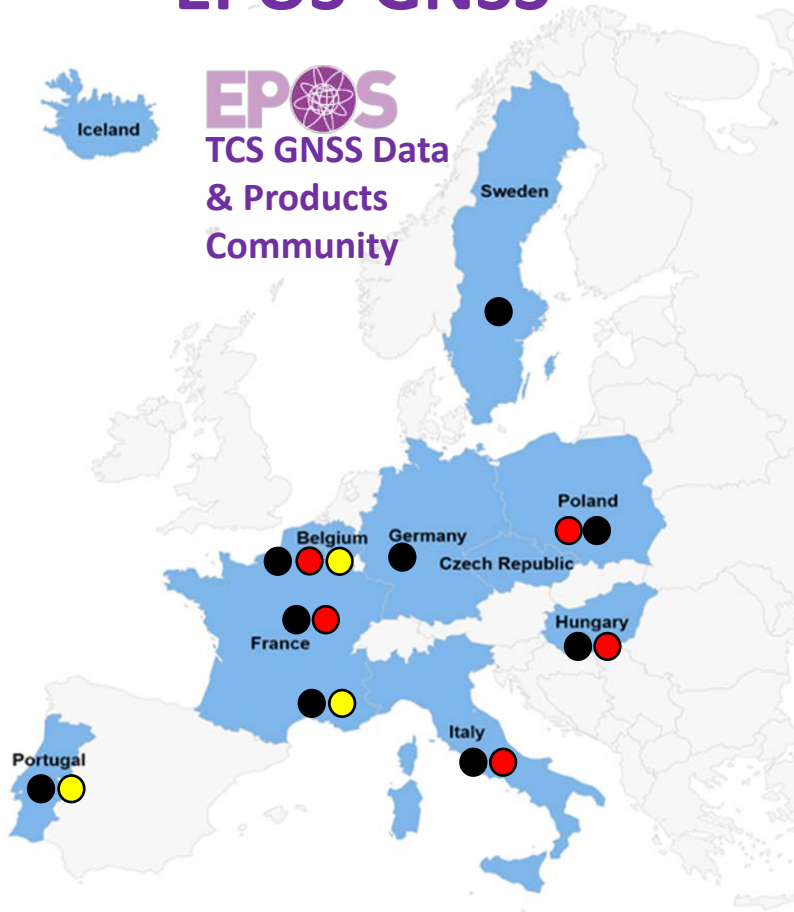

EPOS-GNSS – Current status of service implementation for European GNSS data and products

R. Fernandes¹, C. Bruyninx², P. Crocker¹, A. Socquet³, M. Vergnolle⁴, EPOS-GNSS Members

- (1) University of Beira Interior, Collaboratory for Geosciences, Institute D. Luiz, Portugal
- (2) Royal Observatory of Belgium, Reference Systems and Planetology, Belgium
- (3) Université Côte d'Azur, CNRS, Observatoire de la Côte d'Azur, France.
- (4) Université Grenoble Alpes, Univ. Savoie Mont Blanc, CNRS, France
- (5) Istituto Nazionale di Geofisica e Vulcanologia, Osservatorio Nazionale Terremoti, Italy
- (6) Lantmäteriet, Geodetic Infrastructure, Sweden
- (7) Satellite Geodetic Observatory, Hungary
- (8) Warsaw University of Technology, Department of Geodesy and Geodetic Astronomy, Poland
- (9) Federal Agency for Cartography and Geodesy, Germany
- (10) Research Institute of Geodesy, Topography and Cartography, Czech Republic
- (11) Institute of Geodynamics, National Observatory of Athens, Greece

contact@gnss-epos.eu

EPOS-GNSS

EPOS
TCS GNSS Data
& Products
Community

GNSS EPOS Service Providers

List of core stakeholders:

- BKG** Bundesamt für Kartographie und Geodäsie, DE
- CNRS-UGA** Université Grenoble Alpes, FR
- CNRS-OCA** Observatoire Cote d'Azur, FR
- INGV** Istituto Nazionale di Geofisica e Vulcanologia, IT
- LM** Lantmäteriet, SW
- ROB** Royal Observatory of Belgium, BE
- SGO** Space Geodetic Observatory, HU
- UBI/C4G** Univ. Beira Interior, PT
- WUT** Warsaw University of Technology, PL

- 5 Analysis Center's
- 3 Portals (M³G, Data, Products)
- 11 Service Providers

- + Data Providers (National Research Infrastructures)
- EUREF (Data, Data Products & Services)

Added value of EPOS GNSS Data & Products