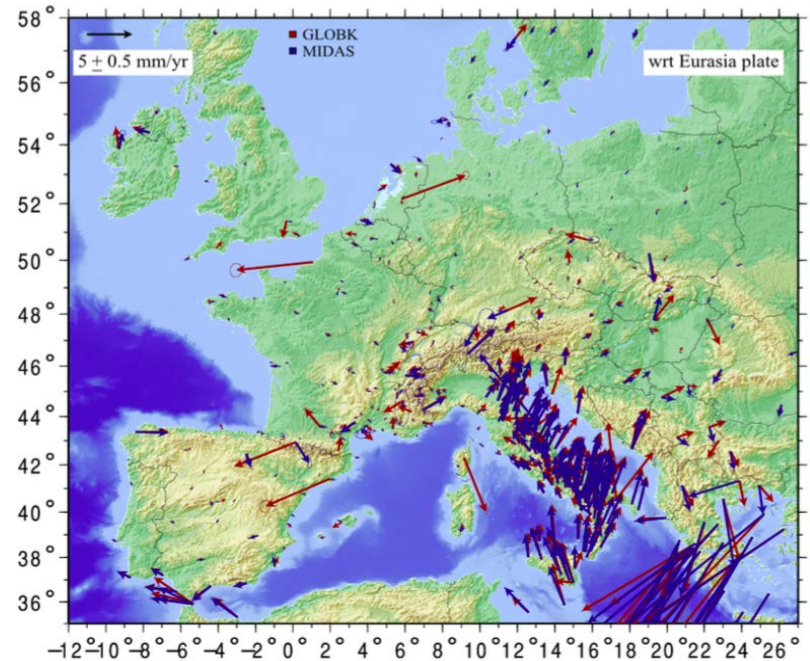

PRODUCTS

- **Daily solutions + metadata**

- 2 Pan-European processing centers (INGV, UGA-CNRS)
- EUREF solutions (WUT)
- Densified solution EUREF/EPOS (SGO)

- **Daily time-series & velocity fields + metadata**

- Single technique Solutions (INGV, UGA-CNRS)
- Combined Solution (SGO)
- EUREF Reference Frame Solution (ROB)
- Validation (UBI)

- **Strain Rate maps + metadata**

- Global + Regionals (LM)